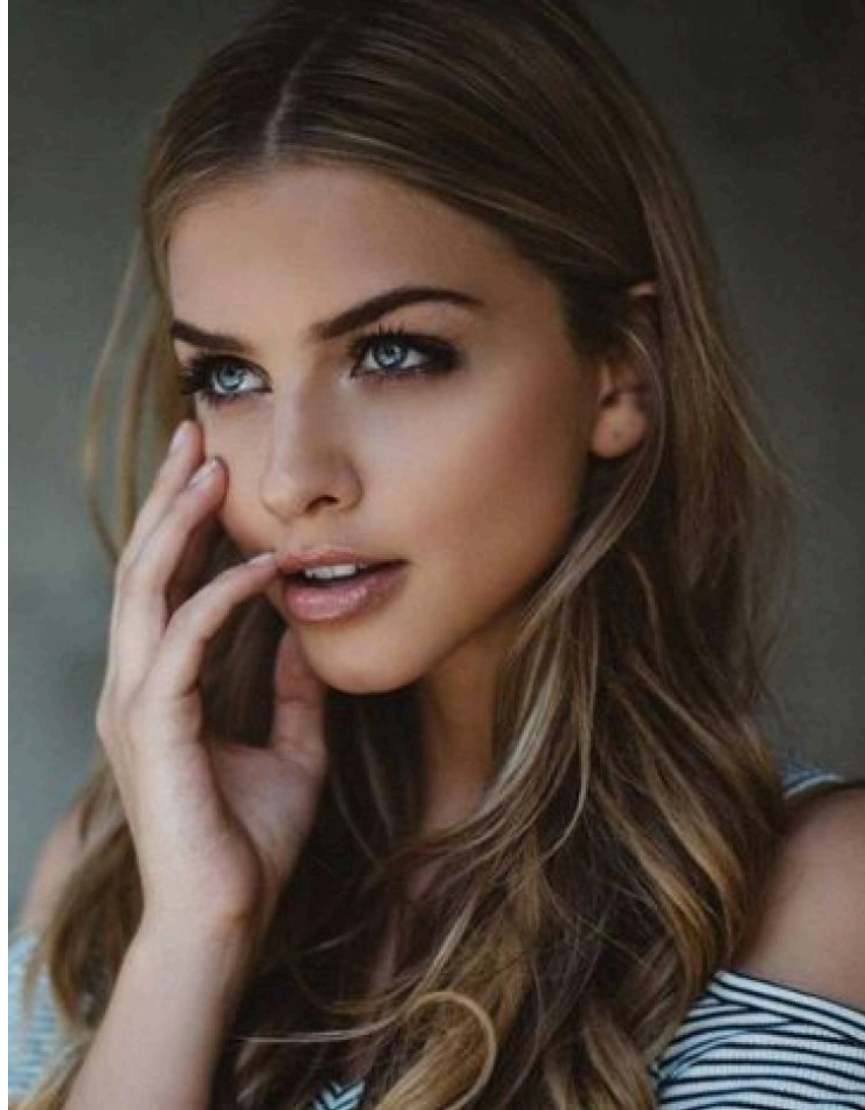

NO TIES MANAGEMENT

MARINA LASWICK

Height : 5'8" / 173 cm | Bust : 31" / 79 cm | Waist : 23" / 59 cm | Hips : 35" / 89 cm | Shoe : 38.5 EU / 5.5 UK | Hair Colour : Blonde | Eyes : Blue