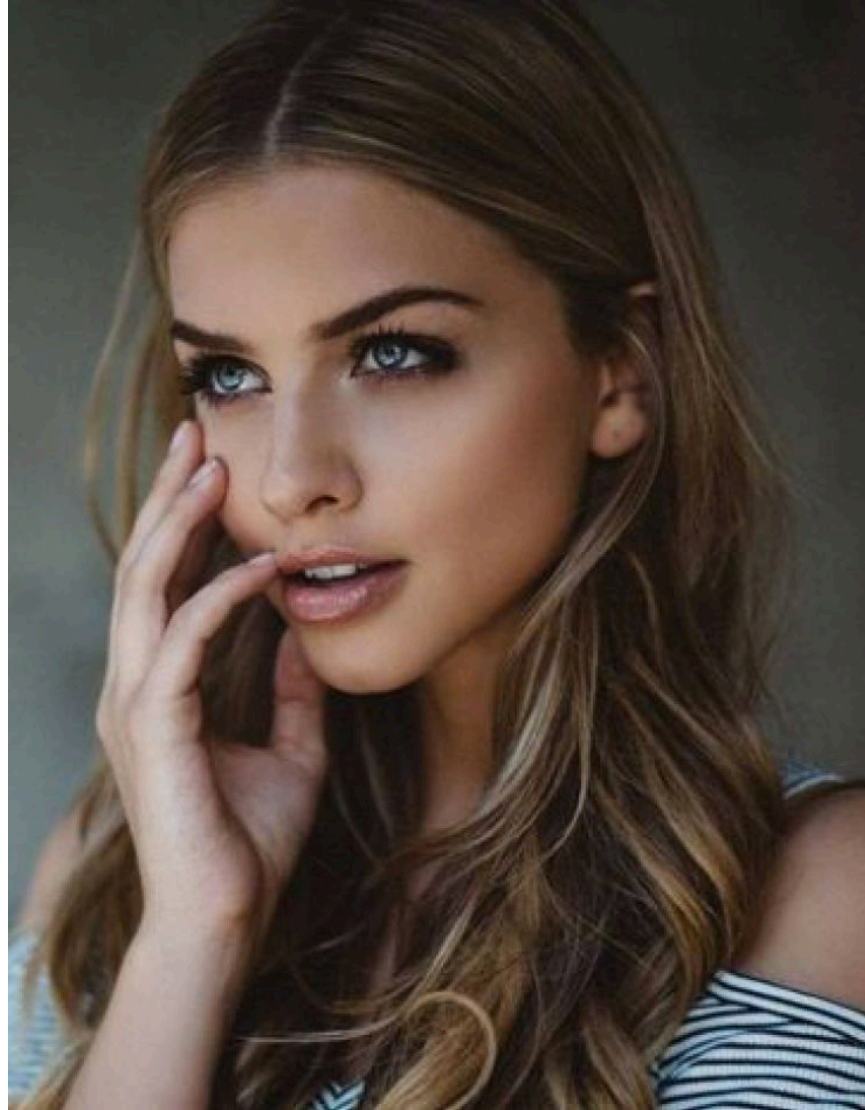

NO TIES MANAGEMENT

MARINA LASWICK

Height : 5'8" / 173 cm | Waist : 23" / 59 cm | Hips : 35" / 89 cm | Shoe : 38.5 EU / 5.5 UK | Hair Colour : Blonde | Eyes : Blue

NO TIES

MANAGEMENT

MARINA LASWICK

Height : 5'8" / 173 cm | Waist : 23" / 59 cm | Hips : 35" / 89 cm | Shoe : 38.5 EU / 5.5 UK | Hair Colour : Blonde | Eyes : Blue