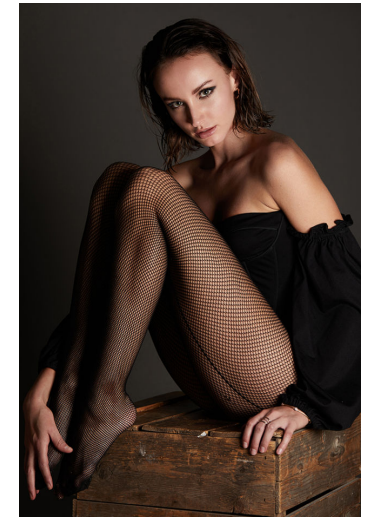

NO TIES MANAGEMENT

JESSICA STEPANOVA

Height : 5'8" / 173 cm | Bust : 32" / 81 cm | Waist : 23" / 58 cm | Hips : 34.5" / 88 cm | Shoe : 39.0 EU / 6.0 UK | Hair Colour : Brown | Eyes : Blue/Green

NO TIES MANAGEMENT

JESSICA STEPANOVA

Height : 5'8" / 173 cm | Bust : 32" / 81 cm | Waist : 23" / 58 cm | Hips : 34.5" / 88 cm | Shoe : 39.0 EU / 6.0 UK | Hair Colour : Brown | Eyes : Blue/Green

NO TIES MANAGEMENT

JESSICA STEPANOVA

Height : 5'8" / 173 cm | Bust : 32" / 81 cm | Waist : 23" / 58 cm | Hips : 34.5" / 88 cm | Shoe : 39.0 EU / 6.0 UK | Hair Colour : Brown | Eyes : Blue/Green