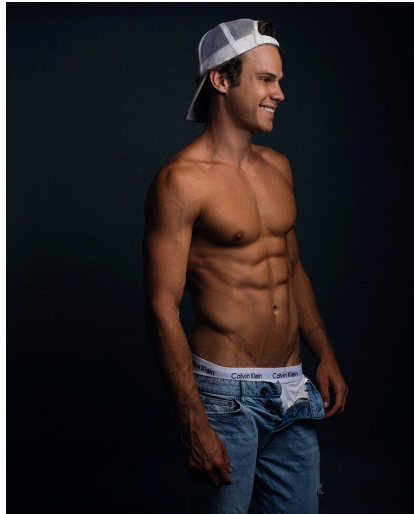

NO TIES MANAGEMENT

ERIC AMBROSE

Height : 6'0" / 183 cm | Waist : 30" / 76 cm | Shoe : 43.5 EU / 9.5 UK | Hair Colour : Dark Blonde | Eyes : Blue/Green

NO TIES MANAGEMENT

ERIC AMBROSE

Height : 6'0" / 183 cm | Waist : 30" / 76 cm | Shoe : 43.5 EU / 9.5 UK | Hair Colour : Dark Blonde | Eyes : Blue/Green