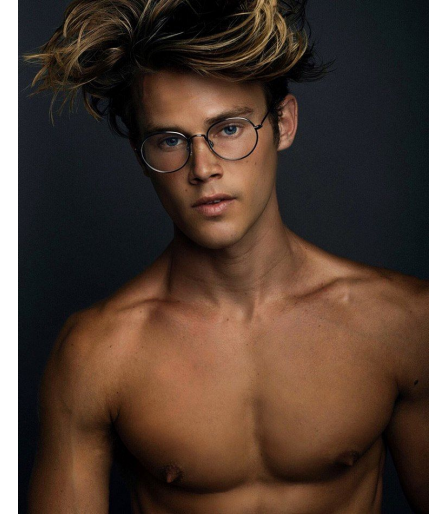

NO TIES MANAGEMENT

ERIC AMBROSE

Height : 6'0" / 183 cm | Waist : 30" / 76 cm | Shoe : 43.5 EU / 9.5 UK | Hair Colour : Dark Blonde | Eyes : Blue/Green