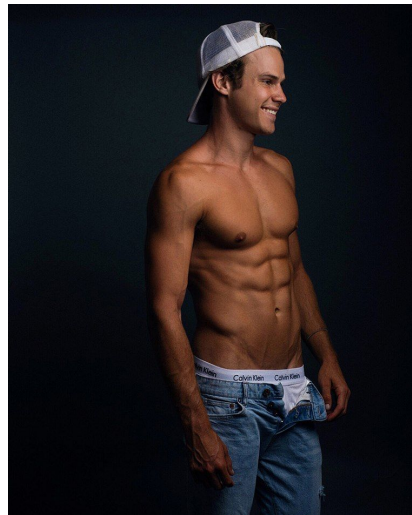

NO TIES MANAGEMENT

ERIC AMBROSE

Height : 6'0" / 183 cm | Waist : 30" / 76 cm | Shoe : 43.5 EU / 9.5 UK | Hair Colour : Dark Blonde | Eyes : Blue/Green