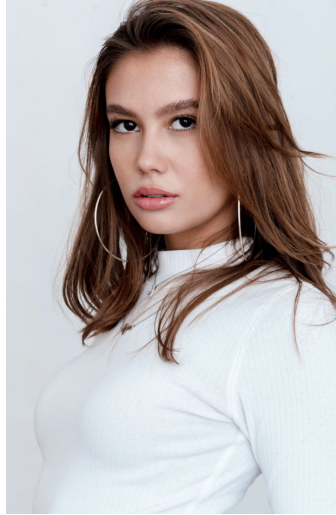

NO TIES MANAGEMENT

Height : 5'8" / 173 cm | Bust : 32" / 81 cm | Waist : 24" / 61 cm | Hips : 34" / 86 cm | Shoe : 38.5 EU / 5.5 UK | Hair Colour : Brown | Eyes : Brown