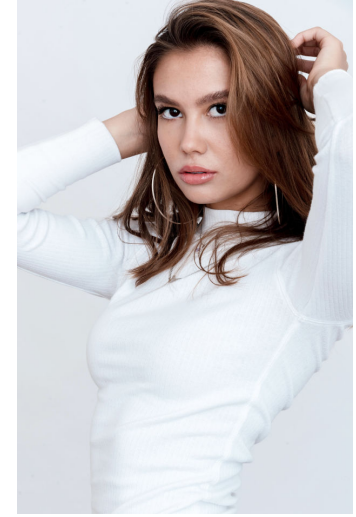

# NO TIES MANAGEMENT

EMMA KOHOLUA

Height : 5'8" / 173 cm | Bust : 32" / 81 cm | Waist : 24" / 61 cm | Hips : 34" / 86 cm | Shoe : 38.5 EU / 5.5 UK | Hair Colour : Brown | Eyes : Brown