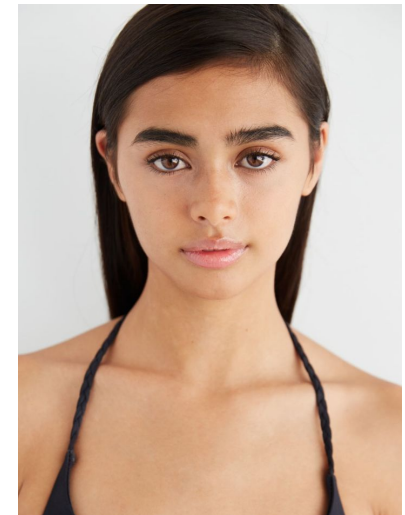

ELLIE WALTERS

Height : 5'9" / 175 cm | Bust : 32" / 81 cm | Waist : 24" / 61 cm | Hips : 35" / 89 cm | Shoe : 38.5 EU / 5.5 UK | Hair Colour : Brown | Eyes : Brown

# NO TIES MANAGEMENT

ELLIE WALTERS

Height : 5'9" / 175 cm | Bust : 32" / 81 cm | Waist : 24" / 61 cm | Hips : 35" / 89 cm | Shoe : 38.5 EU / 5.5 UK | Hair Colour : Brown | Eyes : Brown