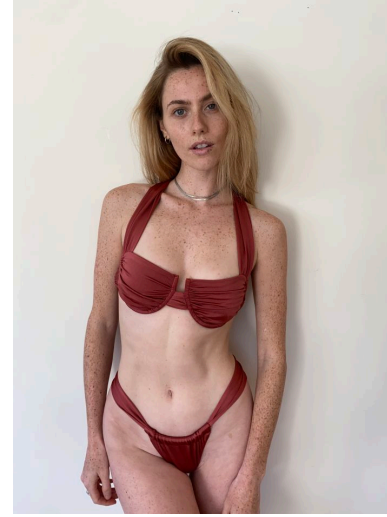

NO TIES MANAGEMENT

COLLEEN MCCABE

HEIGHT: 5'11" EYES: BLUE HAIR: BLONDE SHOE: 9 BUST: 34C WAIST: 25 HIPS: 35 DRESS: 2-4

NO TIES
MANAGEMENT

COLLEEN MCCABE

Height : 5'11" / 180 cm | Bust : 34" / 86 cm | Waist : 25" / 64 cm | Hips : 35" / 89 cm | Shoe : 40.0 EU / 6.5 UK | Hair Colour : Strawberry Blonde | Eyes : Blue

NO TIES

MANAGEMENT

COLLEEN MCCABE

Height : 5'11" / 180 cm | Bust : 34" / 86 cm | Waist : 25" / 64 cm | Hips : 35" / 89 cm | Shoe : 40.0 EU / 6.5 UK | Hair Colour : Strawberry Blonde | Eyes : Blue