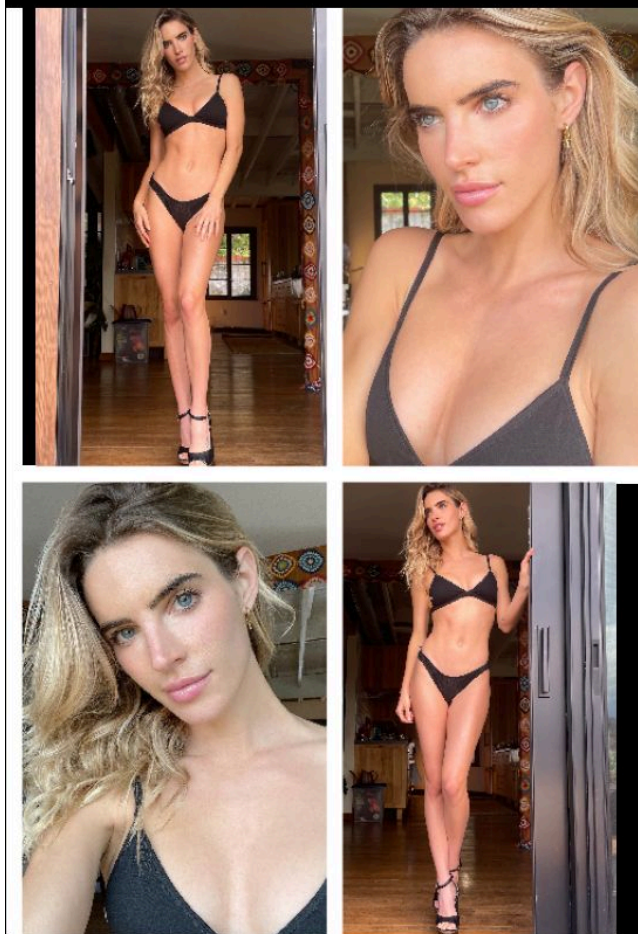

NO TIES MANAGEMENT

CHLOE HOLMES

NO TIES
MANAGEMENT

CHLOE HOLMES

Height : 5'8.5" / 174 cm | Bust : 32" / 81 cm | Waist : 24" / 61 cm | Hips : 35" / 89 cm | Shoe : 39.0 EU / 6.0 UK | Hair Colour : Blonde | Eyes : Blue

NO TIES MANAGEMENT

CHLOE HOLMES

Height : 5'8.5" / 174 cm | Bust : 32" / 81 cm | Waist : 24" / 61 cm | Hips : 35" / 89 cm | Shoe : 39.0 EU / 6.0 UK | Hair Colour : Blonde | Eyes : Blue