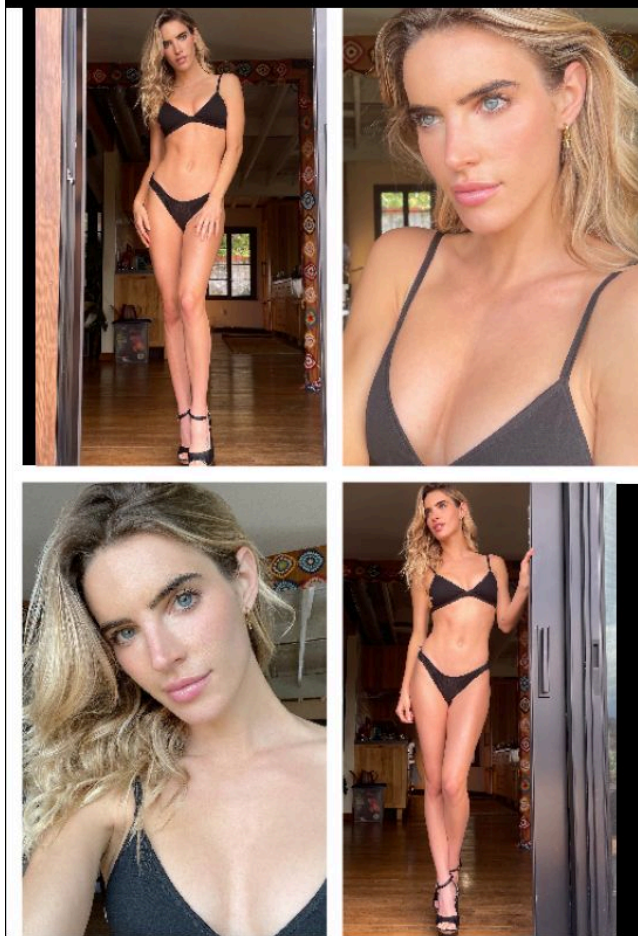

NO TIES MANAGEMENT

CHLOE HOLMES

NO TIES
MANAGEMENT

CHLOE HOLMES

Height : 5'8.5" / 174 cm | Waist : 24" / 61 cm | Hips : 35" / 89 cm | Shoe : 39.0 EU / 6.0 UK | Hair Colour : Blonde | Eyes : Blue

NO TIES MANAGEMENT

CHLOE HOLMES

Height : 5'8.5" / 174 cm | Waist : 24" / 61 cm | Hips : 35" / 89 cm | Shoe : 39.0 EU / 6.0 UK | Hair Colour : Blonde | Eyes : Blue

NO TIES MANAGEMENT

CHLOE HOLMES

Height : 5'8.5" / 174 cm | Waist : 24" / 61 cm | Hips : 35" / 89 cm | Shoe : 39.0 EU / 6.0 UK | Hair Colour : Blonde | Eyes : Blue

NO TIES

MANAGEMENT

CHLOE HOLMES

Height : 5'8.5" / 174 cm | Waist : 24" / 61 cm | Hips : 35" / 89 cm | Shoe : 39.0 EU / 6.0 UK | Hair Colour : Blonde | Eyes : Blue