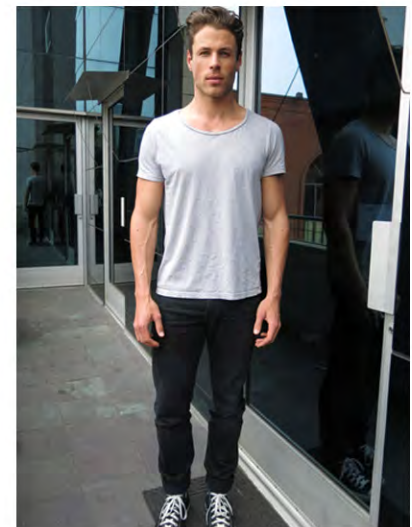

PHOTO SUBMISSION GUIDELINES

- Professional photos are not required or preferred; photos taken on a smartphone/tablet are acceptable
- Do not wear makeup
- Natural posing is preferred
- Background should be a plain wall in a shaded daylight setting
- Clothing should be form-fitting with solid colors -- no patterns or distracting graphics
- Swim and lingerie digitals are acceptable

women

men

SHOULDERS, FORWARD

SHOULDERS, 3/4

WAIST UP, FORWARD

FULL LENGTH, FORWARD