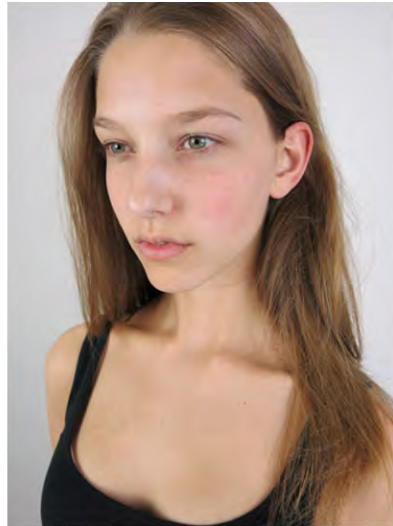

PHOTO SUBMISSION GUIDELINES

- Professional photos are not required or preferred; photos taken on a smartphone/tablet are acceptable
- Do not wear makeup
- Natural posing is preferred
- Background should be a plain wall in a shaded daylight setting
- Clothing should be form-fitting with solid colors -- no patterns or distracting graphics
- Swim and lingerie digitals are acceptable

women

men

SHOULDERS, FORWARD

SHOULDERS, 3/4

WAIST UP, FORWARD

FULL LENGTH, FORWARD