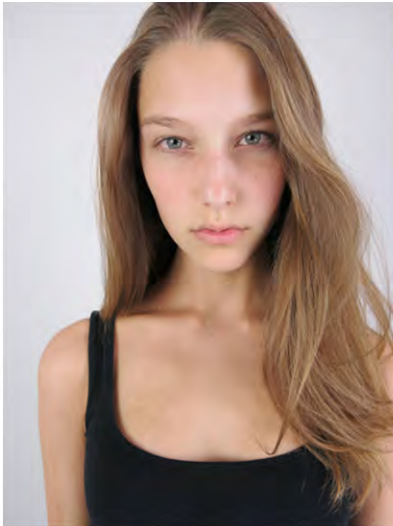

PHOTO SUBMISSION GUIDELINES

- Professional photos are not required or preferred; photos taken on a smartphone/tablet are acceptable
- Do not wear makeup
- Natural posing is preferred
- Background should be a plain wall in a shaded daylight setting
- Clothing should be form-fitting with solid colors -- no patterns or distracting graphics
- Swim and lingerie digitals are acceptable

women

men

SHOULDERS, FORWARD

SHOULDERS, 3/4

WAIST UP, FORWARD

FULL LENGTH, FORWARD